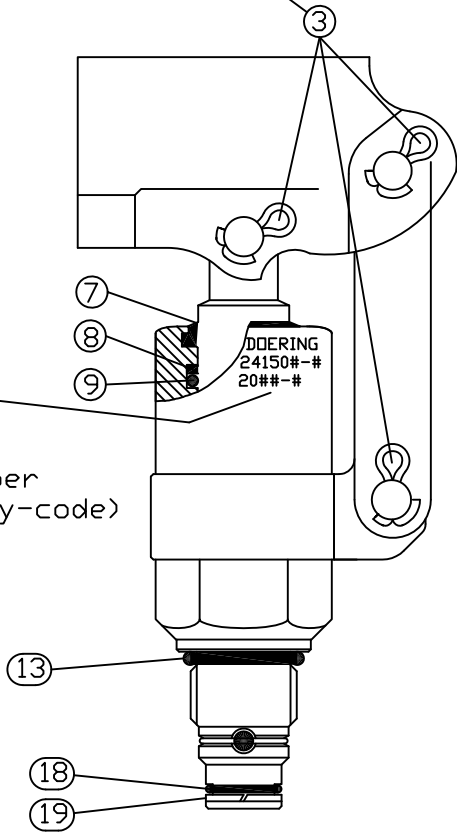

Cotter Pins Illustrated.
 Some models use E-Clips
 with grooved SST. Pins.

Identification
 Doering Company
 (Manufacturer)
 Pump Order Number
 Lot Number (yyyy-code)

KEY	PART NO.	DESCRIPTION	MATL. CODE
7	1201451	Wiper Ring, -112	LUB
8	1201453	Back Up Ring, -112	TFE
9	1201452	O-Ring, -112	BN
13	1200659	O-Ring, -910	BN
18	1200654	O-RING, -014	BN
19	1203057	Back Up Ring, -014	TFE/GF

Material Code Explanation:

BN	Buna-N
LUB	Lubrithane
TFE	Teflon
TFE/GF	Teflon Glass Filled

Note: SRK-24150N Includes One Each of the above indicated components.

SRK-24150N Fits Doering Pumps:
 241501, 241501-S, 241502 and 241502-S

Order P/N SRK-24150N Seal Replacement Kit