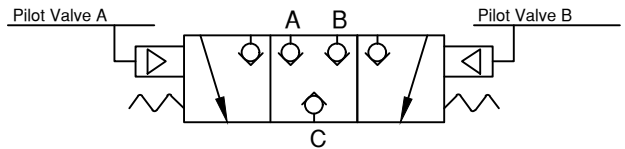

Outlet to Test Gun (1/4 NPT)
 Mount with this side down
 for better drainage.

Valve Shown
 for Illustration Purposes Only.
 Order Separately.

Closed Center, 3-Way Selector
 Use N/C Valve in Cavities A & B

Order Components Separately:

- 1 Required P/N S2841-2S Doering Housing, 1/4 NPT, 304 SST.
- 2 Required P/N 82HKEN6270691 Doering Valve, N/C, 69:1