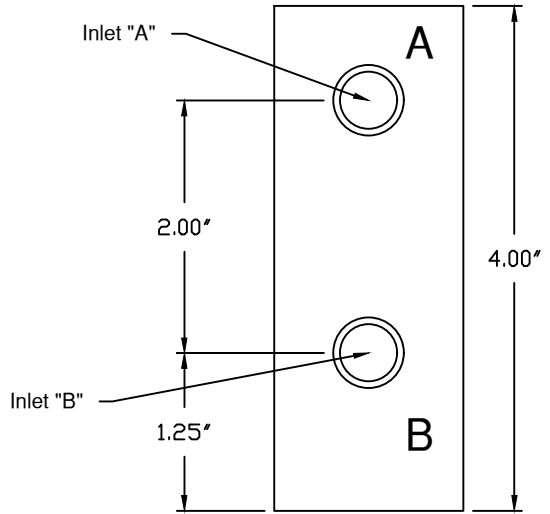

Outlet to Test Gun (1/4 NPT)
 Mount with this side down
 for better drainage.

Valve Shown
 for Illustration Purposes Only.
 Order Separately.

Closed Center, 3-Way Selector
 Use N/C Valve in Cavities A & B

Order Components Separately:

- 1 Required P/N S2841-2S Doering Housing, 1/4 NPT, 304 SST.
- 2 Required P/N 82HKEN6270691 Doering Valve, N/C, 69:1