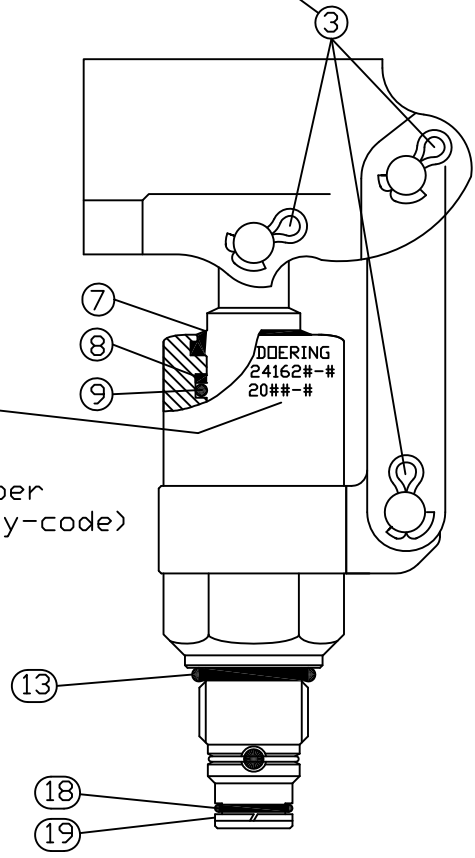

Cotter Pins Illustrated.
 Some models use E-Clips
 with grooved SST. Pins.

Identification
 Doering Company
 (Manufacturer)
 Pump Order Number
 Lot Number (yyyy-code)

KEY	PART NO.	DESCRIPTION	MATL. CODE
7	1201325	Wiper Ring, -116	LUB
8	1201278	Back Up Ring, -116	TFE
9	1201276	O-Ring, -116	BN
13	1200659	O-Ring, -910	BN
18	1200654	O-RING, -014	BN
19	1203057	Back Up Ring, -014	TFE/GF

Material Code Explanation:
 BN Buna-N
 LUB Lubrithane
 TFE Teflon
 TFE/GF Teflon Glass Filled

Note: SRK-24175N Includes One Each of the above indicated components.

SRK-24175N Fits Doering Pumps:
 241751, 241751-S, 241752 and 241752-S

Order P/N SRK-24175N Seal Replacement Kit