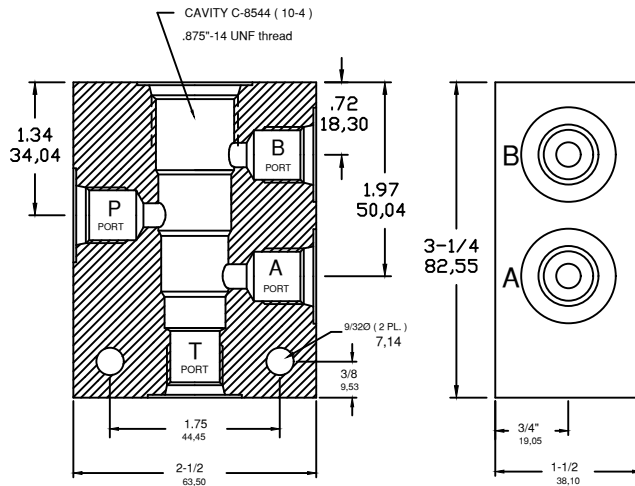

Aluminum Housing
 3000 PSIG Rated

STAINLESS HOUSING
 5000 PSIG Rated

CAT. NO.	PORTING	CAT. NO.	PORTING
S8542-1	1/8 NPT	S8542-1S	1/8 NPT
S8542-2	1/4 NPT	S8542-2S	1/4 NPT
S8542-3	3/8 NPT	S8542-3S	3/8 NPT
S8542-4	SAE4	S8542-4S	SAE4
S8542-6	SAE6	S8542-6S	SAE6

Aluminum Housing
 3000 PSIG Rated

STAINLESS HOUSING
 5000 PSIG Rated

CAT. NO.	PORTING	CAT. NO.	PORTING
S8543-1	1/8 NPT	S8543-1S	1/8 NPT
S8543-2	1/4 NPT	S8543-2S	1/4 NPT
S8543-3	3/8 NPT	S8543-3S	3/8 NPT
S8543-4	SAE4	S8543-4S	SAE4
S8543-6	SAE6	S8543-6S	SAE6