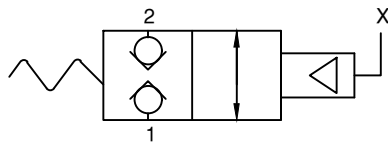

## Cavity & Housing

For 1201776 Valve:  
 Cavity Drawing:  
 1200621 Spec. Sheet

Line Mount Housings:  
 1200674 and 1201455  
 Spec. Sheets

Panel Mount Housings:  
 1202982 and 1202990  
 Spec. Sheets

Functional Symbol

### Doering Cartridge Valve 1201776:

1201776 Doering Cartridge Valve, N/C, 69:1 Air Pilot to Open  
 Features: Stainless Steel Air Actuator, Low Temp Buna Piston Seal.