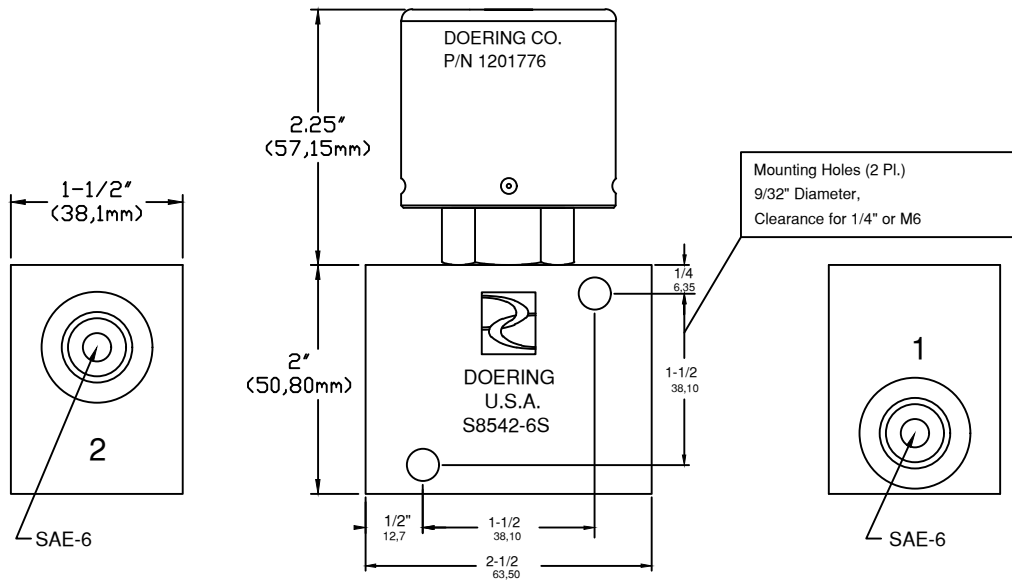

Doering Cartridge Valve 1201776:

1201776 Doering Cartridge Valve, N/C, 69:1 Air Pilot to Open
 Features: Stainless Steel Air Actuator, Low Temp Buna Piston Seal.

Assembly 1201783:

Includes: 1201776 Doering Cartridge Valve and S8542-6S Doering Housing, 304 SST.
 for more information on S8542-6S Doering Housing, see Spec. sheet No. 1200674

Bill of Material and Order Information:

1201783 Assembly, Includes 1201776 Valve and S8542-6S Housing
 1201776 Doering Cartridge Valve, N/C, 69:1 Air Pilot to Open, fits C-8542 (10-2) Housing
 S8542-6S Doering Housing, SAE-6 Porting at No. 1 & No. 2 ports, 304 SST.
 Spec. Sheets are available at www.doering.com, enter Spec. Sheet No. in document search window.