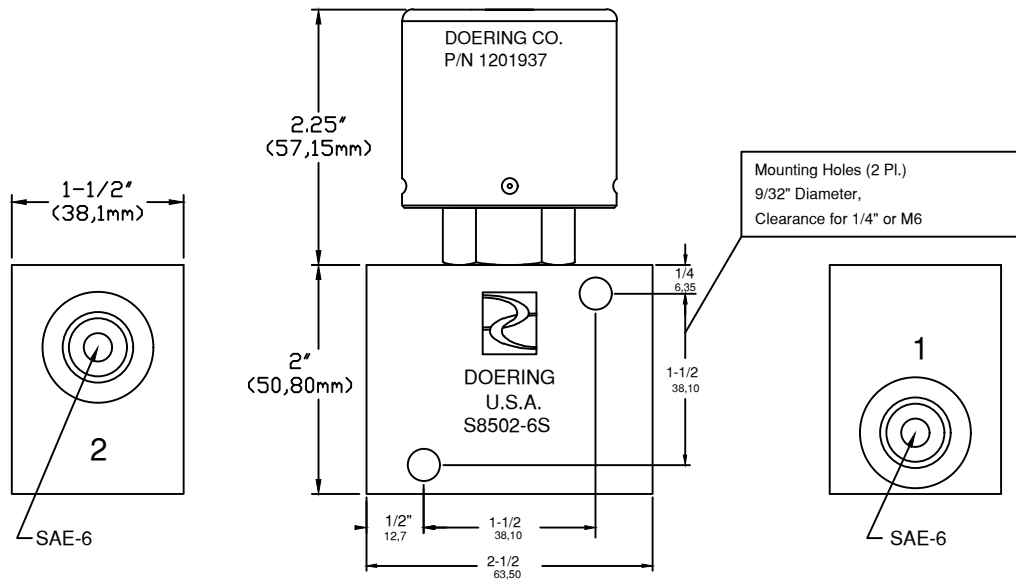

Doering Cartridge Valve 1201937:

1201937 Doering Cartridge Valve, N/C, 69:1 Air Pilot to Open
 Features: Stainless Steel Air Actuator, Low Temp Buna Piston Seal.

Assembly 1201936:

Includes: 1201937 Doering Cartridge Valve and S8502-6S Doering Housing, 304 SST.
 for more information on S8502-6S Doering Housing, see Spec. sheet No. 1200672

Bill of Material and Order Information:

1201936 Assembly, Includes 1201937 Valve and S8502-6S Housing
 1201937 Doering Cartridge Valve, N/C, 69:1 Air Pilot to Open, fits C-8502 (8-2) Housing
 S8542-6S Doering Housing, SAE-6 Porting at No. 1 & No. 2 ports, 304 SST.
 Spec. Sheets are available at www.doering.com, enter Spec. Sheet No. in document search window.