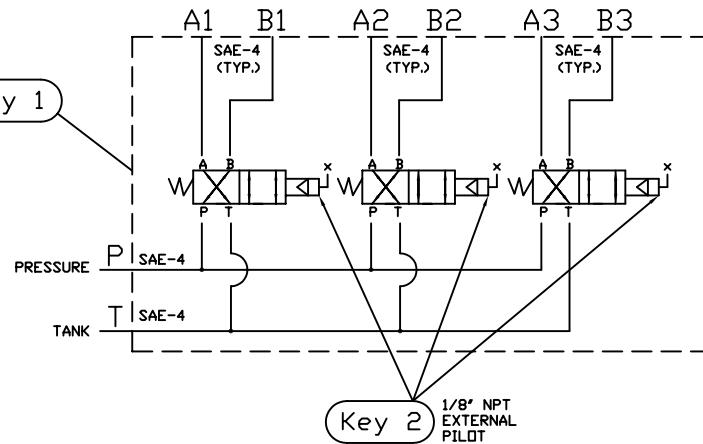

Schematic

3-1/2\"/>

Complete Assembly order: 1202294 Doering Manifold and Valve Assembly

Key	Description & Doering Part Number
Key 1	1202293 Doering Manifold
Key 2	( 3 Used ) 44H2371083 Doering Valves

Please see more information on 44H2371083 at [www.doering.com](http://www.doering.com), enter document 1201636

Assembly Drawing  
 Bill of Material  
 Schematic