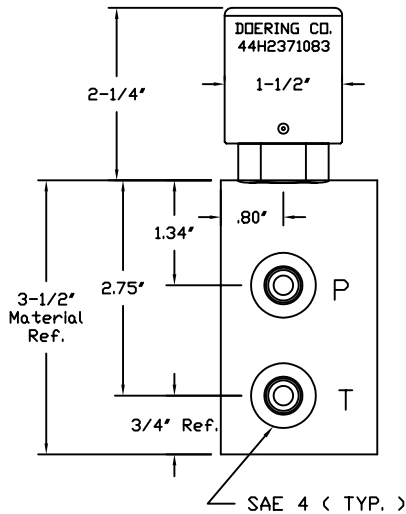

Schematic

3-1/2\"/>

Complete Assembly order: 1202294 Doering Manifold and Valve Assembly

Key	Description & Doering Part Number
Key 1	1202293 Doering Manifold
Key 2	( 3 Used ) 44H2371083 Doering Valves

Please see more information on 44H2371083 at [www.doering.com](http://www.doering.com), enter document 1201636

Assembly Drawing  
 Bill of Material  
 Schematic