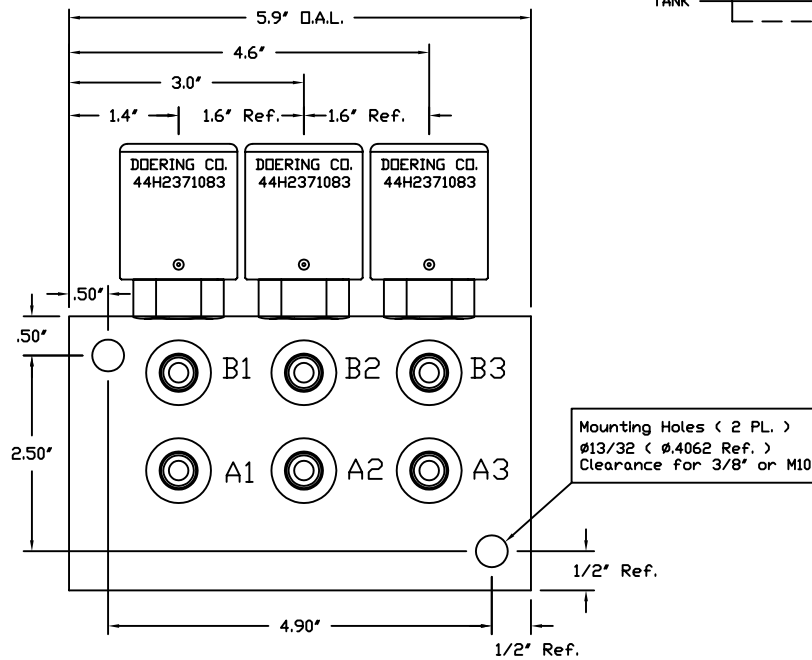

Schematic

3-1/2\"/>

Complete Assembly order: 1202294 Doering Manifold and Valve Assembly

Key	Description & Doering Part Number
Key 1	1202293 Doering Manifold
Key 2	( 3 Used ) 44H2371083 Doering Valves

Please see more information on 44H2371083 at [www.doering.com](http://www.doering.com), enter document 1201636

Assembly Drawing  
 Bill of Material  
 Schematic