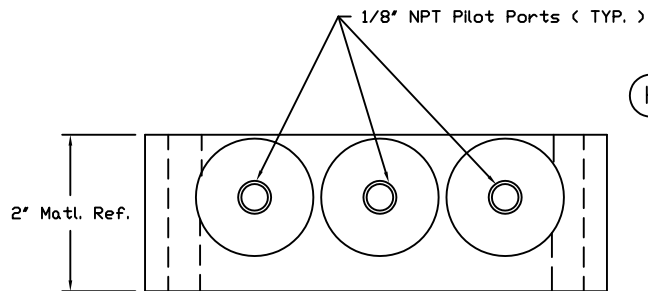

Schematic

3-1/2\"/>

Complete Assembly order: 1202294 Doering Manifold and Valve Assembly

Key	Description & Doering Part Number
Key 1	1202293 Doering Manifold
Key 2	( 3 Used ) 44H2371083 Doering Valves

Please see more information on 44H2371083 at [www.doering.com](http://www.doering.com), enter document 1201636