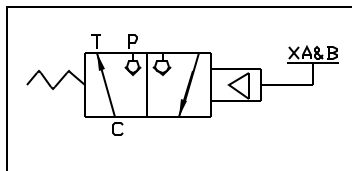

Mounting Holes (2 PL.)
 $\varnothing 13/32$
 Clearance for 3/8" or M10

P/N 1202300 REV. 00

Housing, 3 way Function

6343 Co. Rd. 8 / Clear Lake, MN 55319
 Phone: 320 743-2276 Fax: 743-3723
 mailbox@doering.com www.doering.com