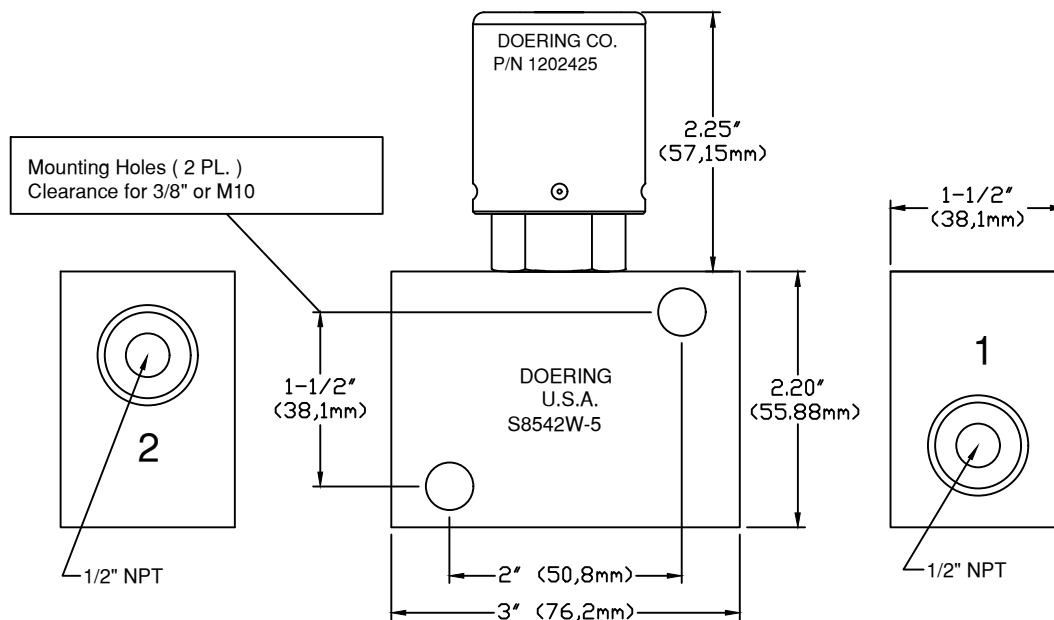

Doering Cartridge Valve 1202425:

1202425 Doering Cartridge Valve, N/C, 40:1 Air Pilot to Open
 Features: Stainless Steel in wetted are of cartridge valve.

Assembly 1202426:

Includes: 1202425 Doering Cartridge Valve and S8542W-5 Doering Housing, Aluminum
 for more information on S8542W-5 Doering Housing, see Spec. sheet No. 1201455

Bill of Material and Order Information:

1202426 Assembly, Includes 1202425 Valve and S8542W-5 Housing

1202425 Doering Cartridge Valve, N/C, 40:1 Air Pilot to Open

S8542W-5 Doering Housing, 1/2" NPT, Aluminum