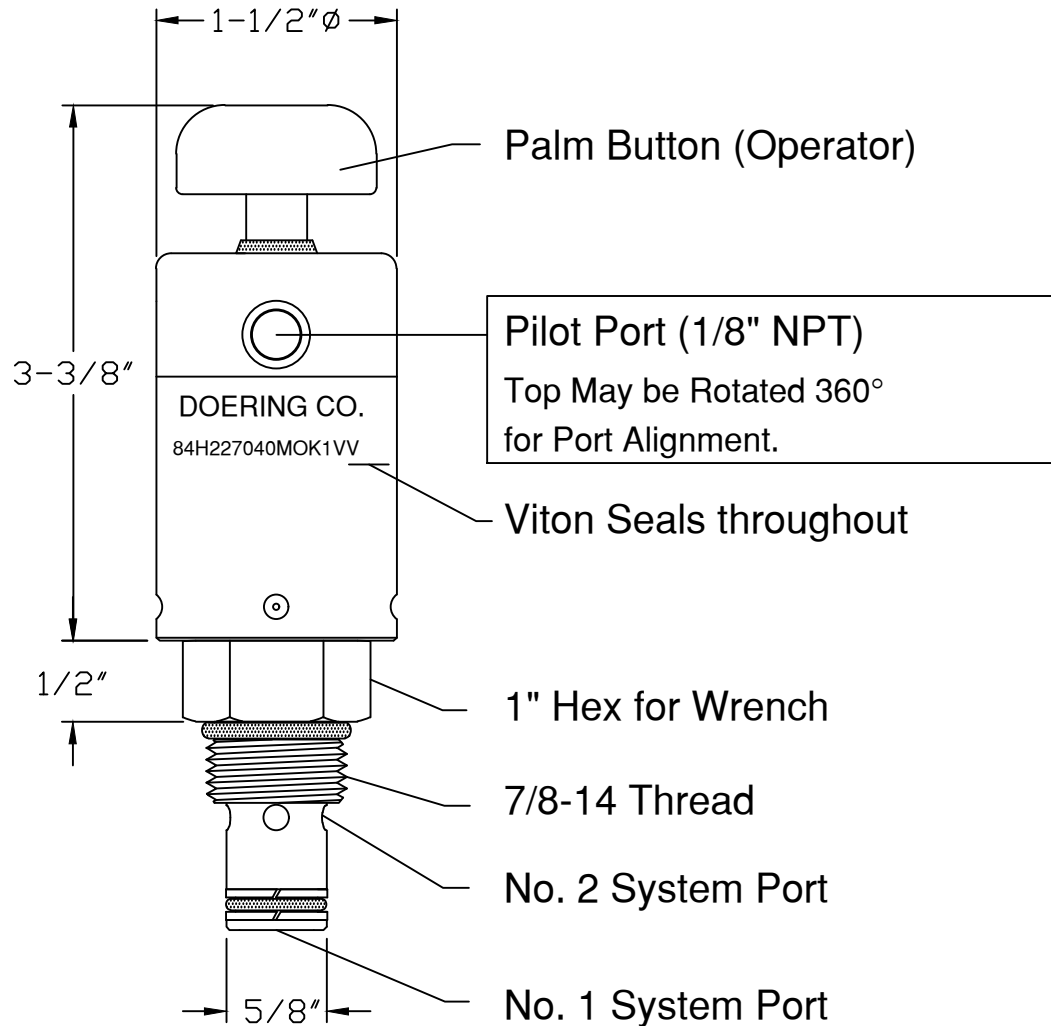

**Description:**  
 Poppet Style Valve,  
 Normally Closed,  
 40:1 Air Pilot to Open  
 Manual Override.

**Cavity:**  
 Doering C-8542  
 Industry 10-2

**Pilot Limitation:**

150 PSI Air

**Port 1 Limitation:**

5,000 PSI

**Port 2 Limitation:**

3,000 PSI

**Manual Operator force:**  
 .03 Times Pressure at  
 Port No. 1 plus 10# for  
 spring.

P/N 84H227040MOK1VV  
 Doering Valve [www.doering.com](http://www.doering.com)  
 N/C, 40:1 Pilot with Manual Override