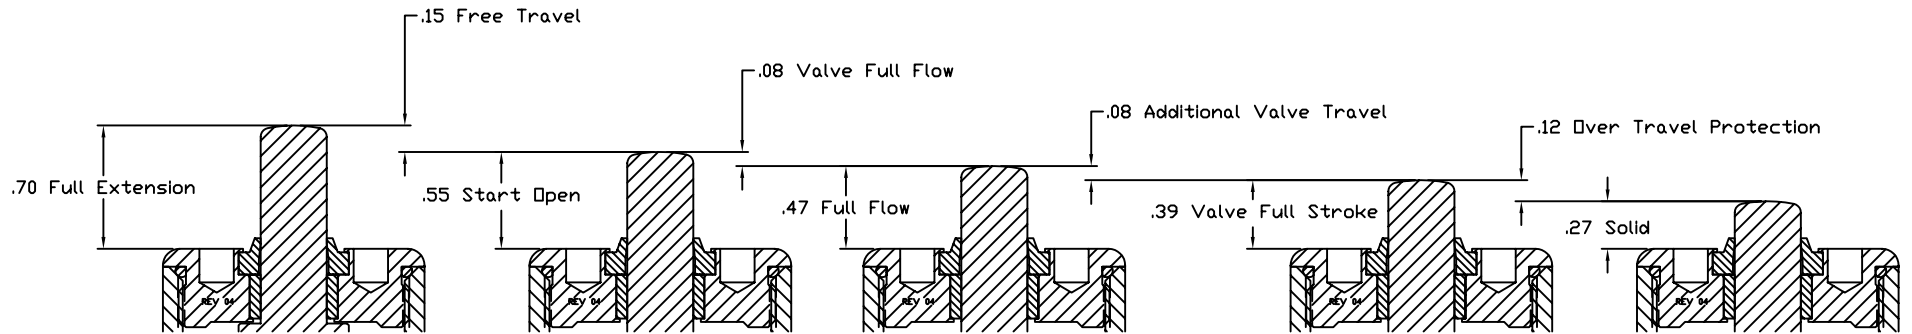

Disclaimer:

Sample Lot Dimensions:

Due to variations in spring washers and part tolerances, dimensions could vary slightly from valve to valve.

82H227MPD1 & 84H227MPD1 Doering Cartridge Valve, N/C, Manual
Features: Direct Plunger, Overtravel Protection