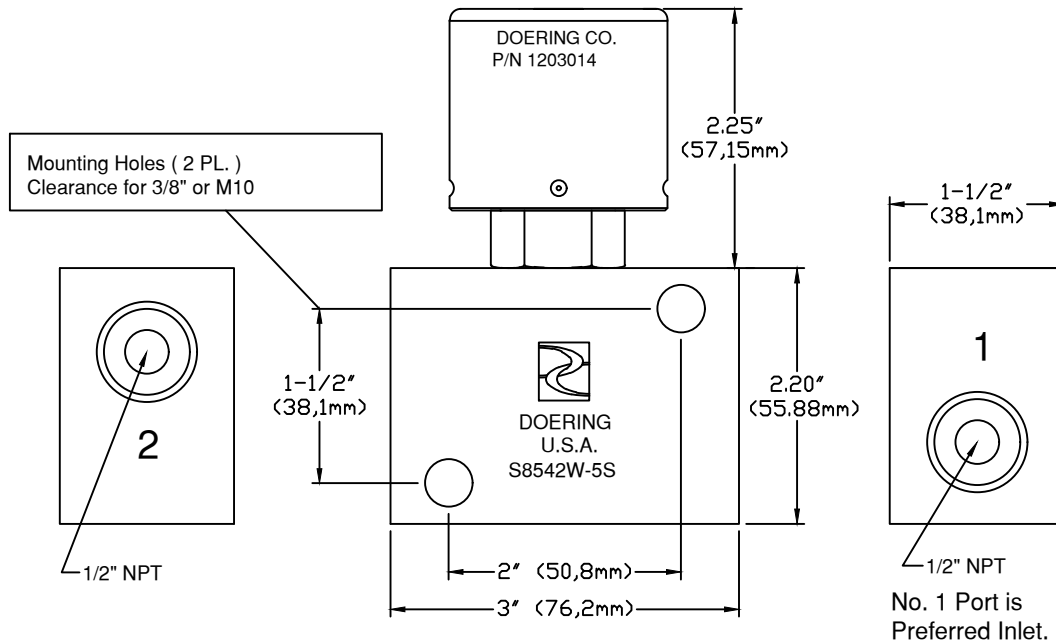

**Doering Cartridge Valve 1203014**

1203014 Doering Cartridge Valve, N/C, 69:1 Air Pilot to Open  
 Features: Stainless Steel in wetted area of cartridge valve.

**Assembly 1203015:**

Includes: 1203014 Doering Cartridge Valve and S8542W-5S Doering Housing, Stainless  
 for more information on S8542W-5S Doering Housing, see Spec. sheet No. 1201455

**Bill of Material and Order Information:**

1203015 Assembly, Includes 1203014 Valve and S8542W-5S Housing

1203014 Doering Cartridge Valve, N/C, 69:1 Air Pilot to Open

S8542W-5S Doering Housing, 1/2\" NPT, Stainless