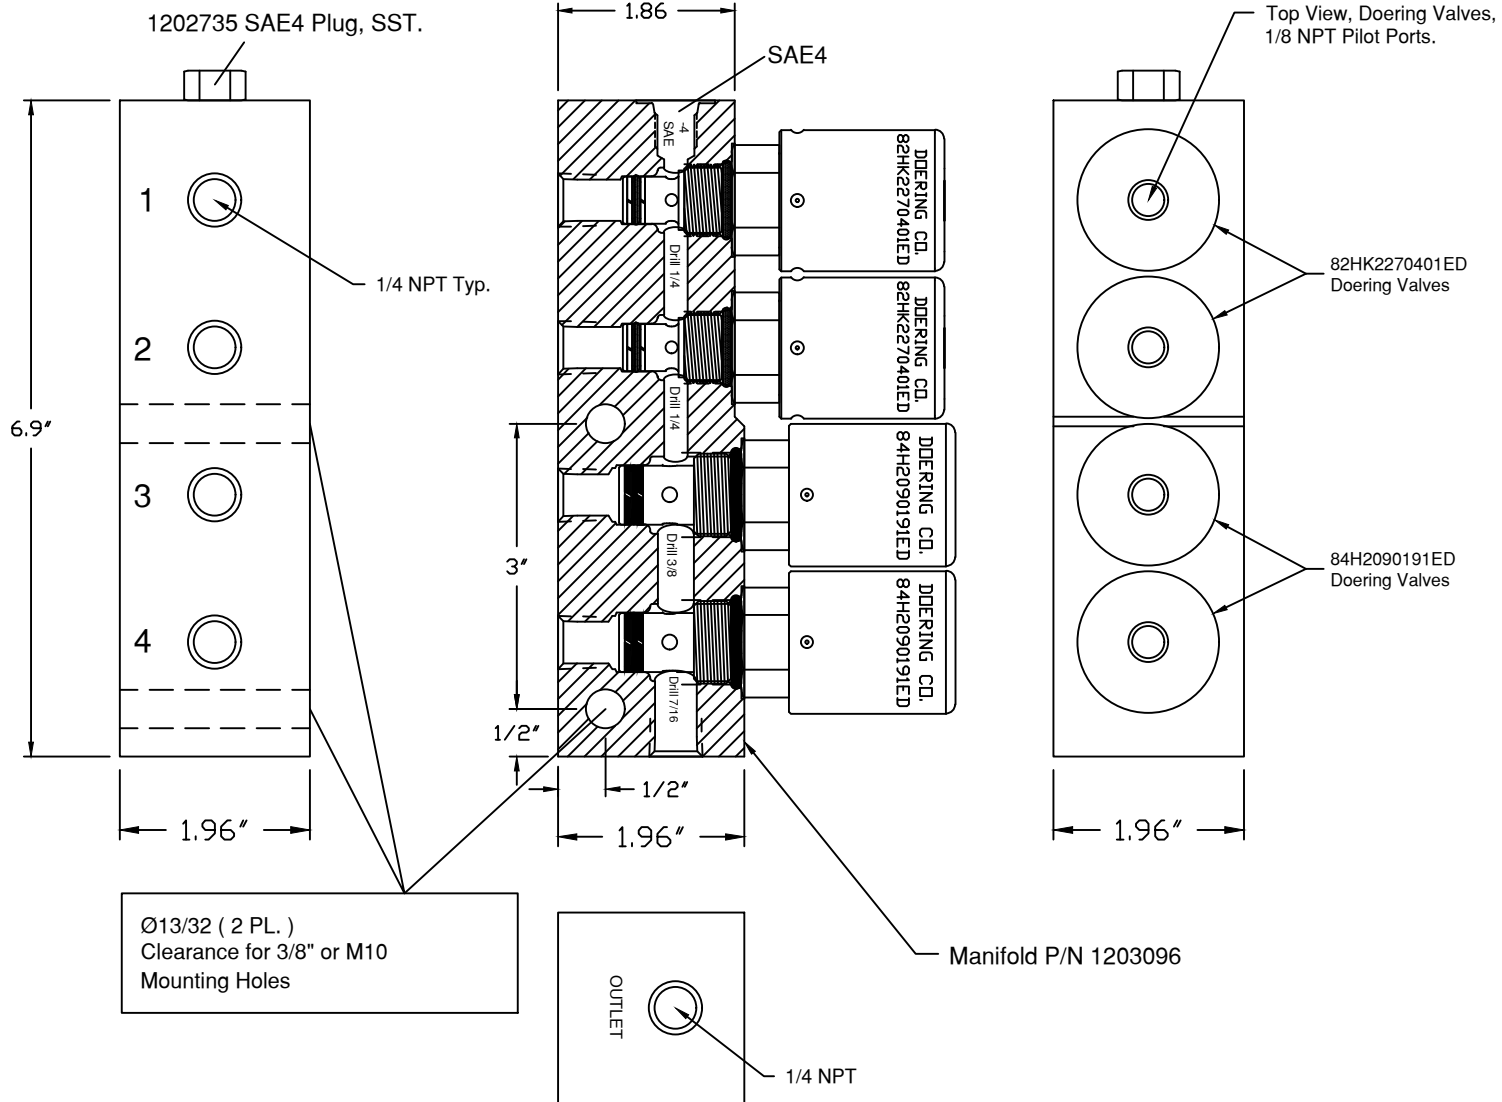

6343 RIVER ROAD SE ■ CLEAR LAKE, MN 55319 USA
 Telephone: 320-743-2276 ■ Fax: 320-743-3723
 mailbox@doering.com ■ www.doering.com

1203097 Doering Assembly with Manifold & 4 Valves

1203096 Doering Manifold Material is 303/304 SST.
 Ports 1, 2, 3, 4 and Outlet are 1/4 NPT
 Port 1 - Air Inlet
 Port 2 - Solvent Inlet
 Ports 3 & 4 - Resin Inlets
 Top Port (SAE4) is for galley access.

**1203097
 Assembly**