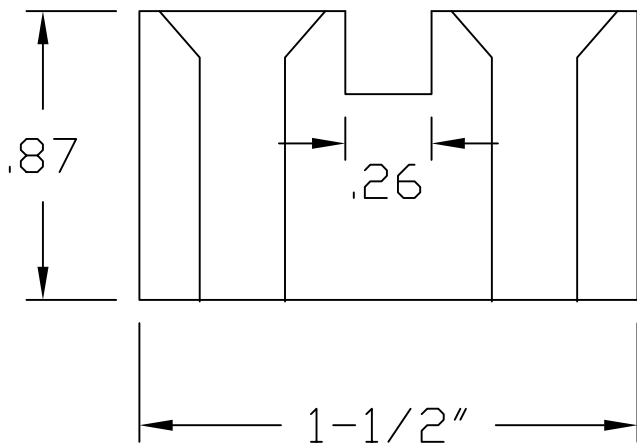

Secure with 2 Ea.
1/4-20 x 1-1/2" Flat, Socket Head, SST. screws.

DRAFT

Russ 6/18/09

LSB-87-S
Linkage Stabilizer Bracket

Material: 304 SST.