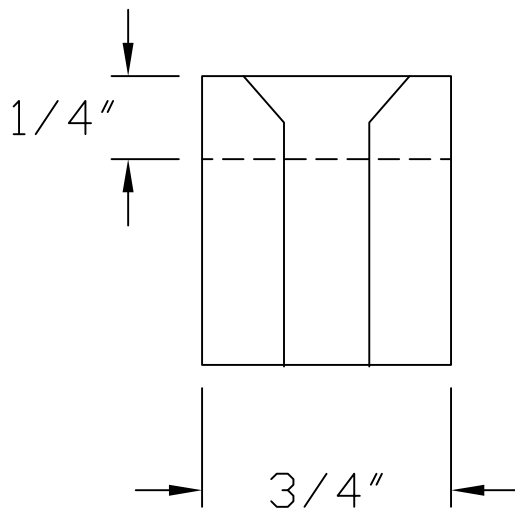

Secure with 2 Ea.
1/4-20 x 1-1/2" Flat, Socket Head, SST. screws.

DRAFT

Russ 6/18/09

LSB-87-S
Linkage Stabilizer Bracket

Material: 304 SST.