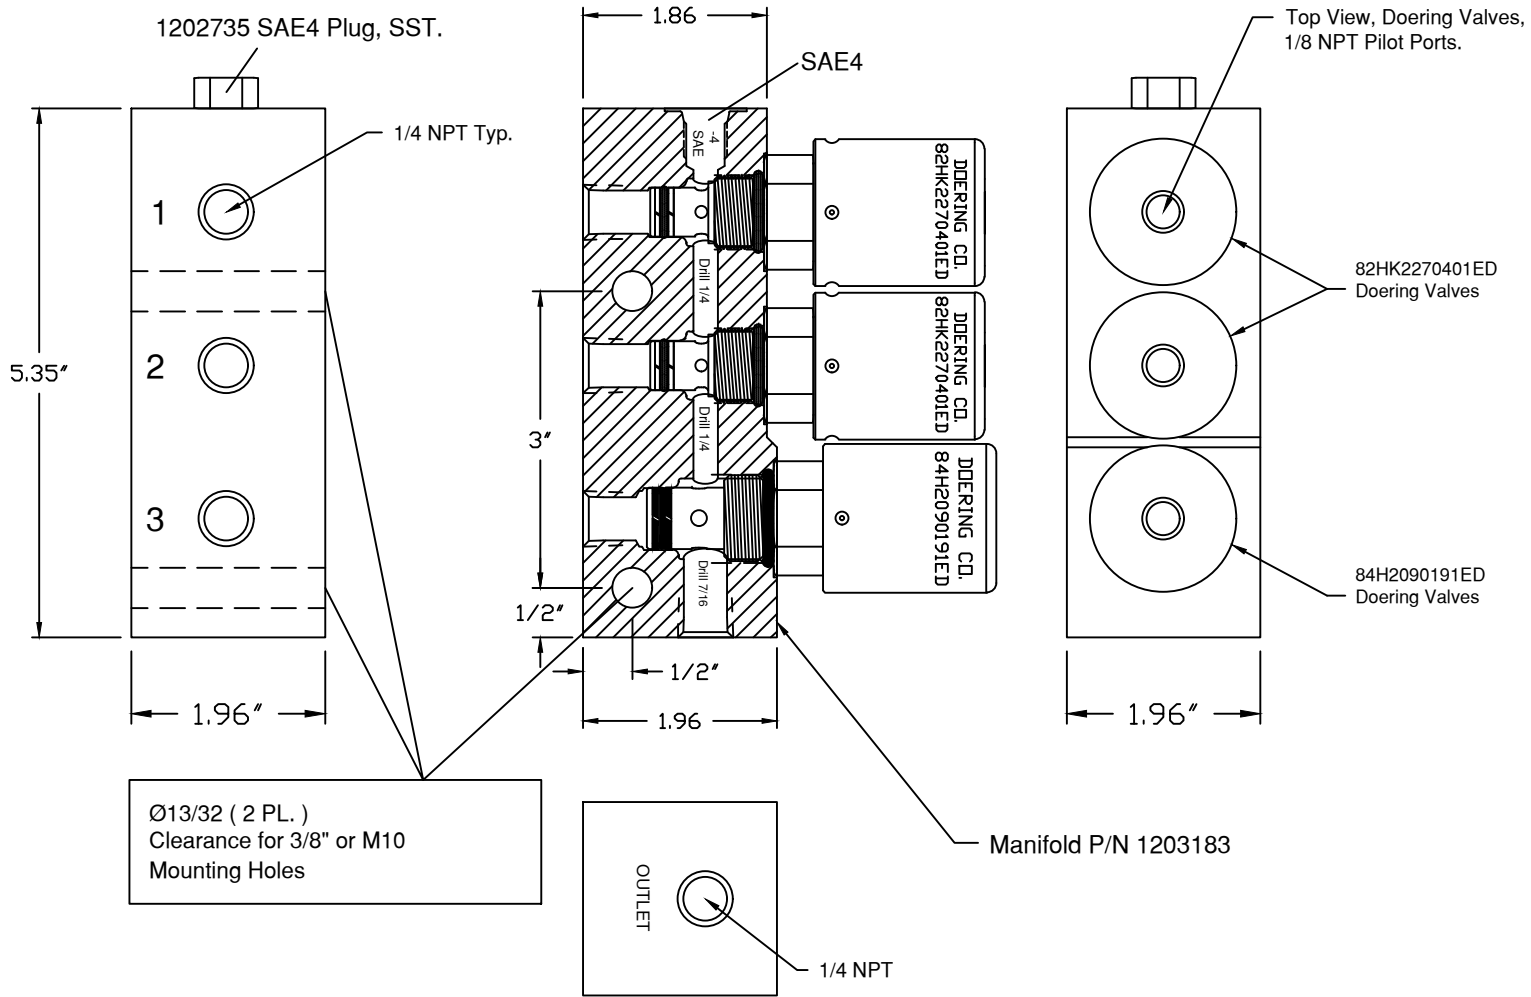

6343 RIVER ROAD SE ■ CLEAR LAKE, MN 55319 USA  
 Telephone: 320-743-2276 ■ Fax: 320-743-3723  
 mailbox@doering.com ■ www.doering.com

**1203184 Doering Assembly with Manifold & 3 Valves**

1203183 Doering Manifold Material is 303/304 SST.

Ports 1, 2, 3 and Outlet are 1/4 NPT

Port 1 - Air and/or Material

Port 2 - Air and/or Material

Port 3 - Larger Flow Material Valve

Top Port (SAE4) is for galley access.

**1203184  
 Assembly**