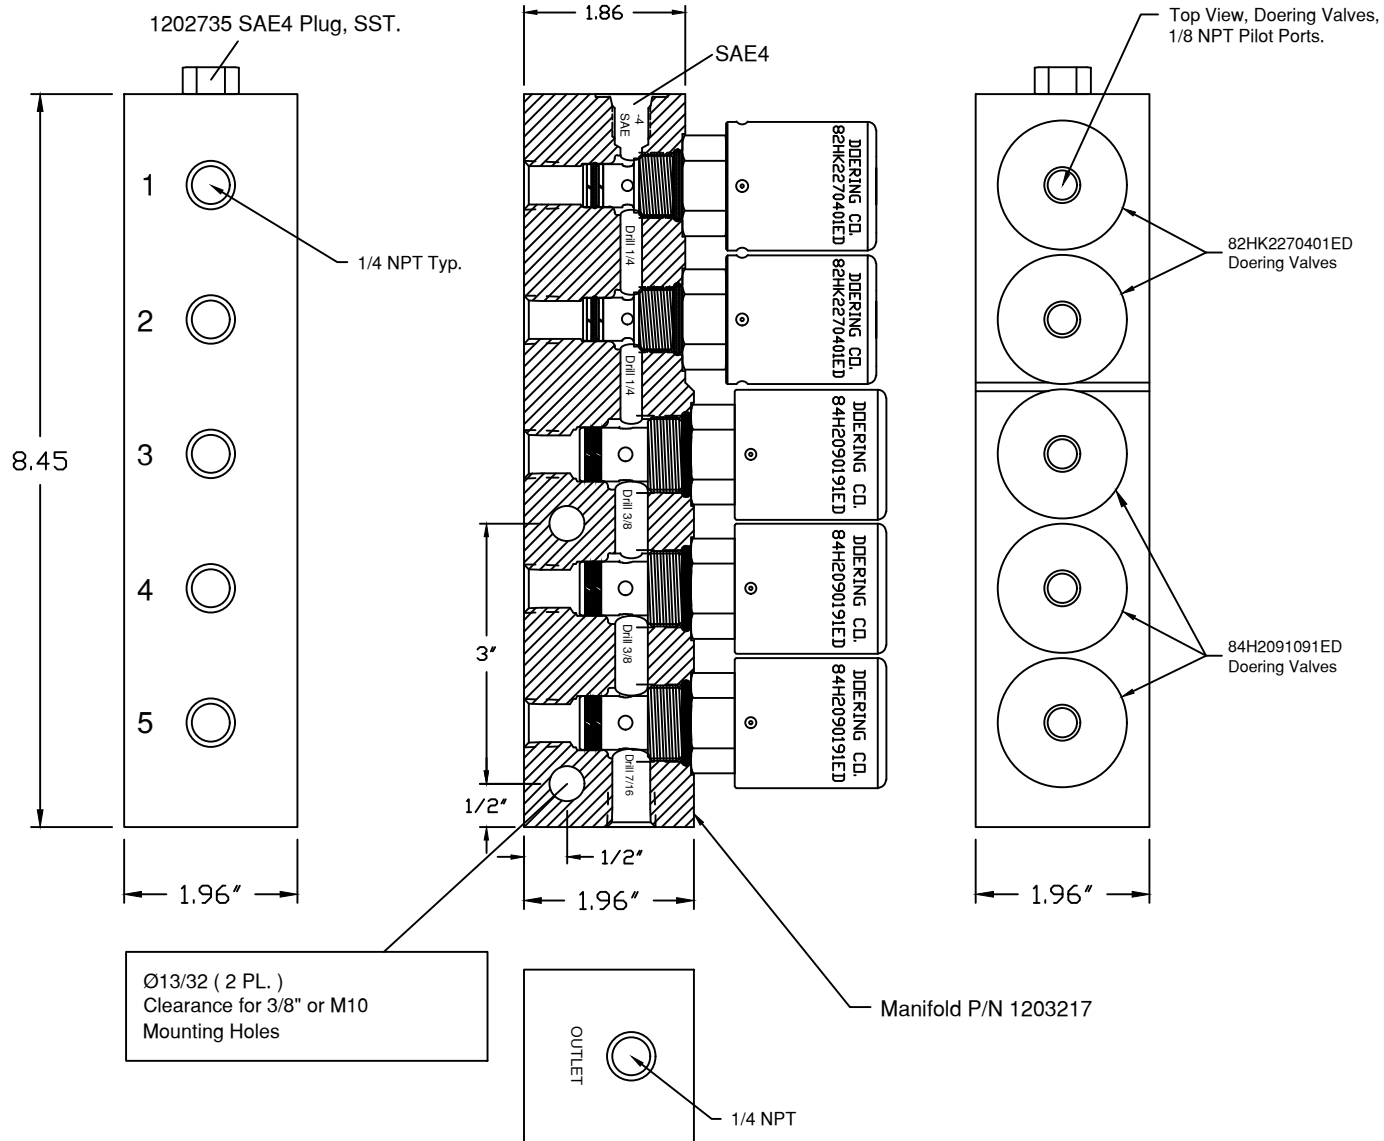

6343 RIVER ROAD SE ■ CLEAR LAKE, MN 55319 USA  
 Telephone: 320-743-2276 ■ Fax: 320-743-3723  
 mailbox@doering.com ■ www.doering.com

DOERING

**1203218 Doering Assembly with Manifold & 5 Valves**

1203217 Doering Manifold Material is 303/304 SST.  
 Ports 1, 2, 3, 4, 5 and Outlet are 1/4 NPT  
 Port 1 - Air Inlet  
 Port 2 - Solvent Inlet  
 Ports 3, 4 & 5 - Material Inlets  
 Top Port (SAE4) is for galley access.

**1203218  
 Assembly**