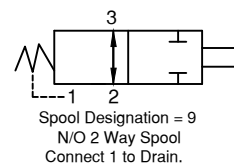

CARTRIDGE VALVE ORDERING INFORMATION:

Order P/N 54PIC237MPD#####

Spool Designations Seal & Material Options