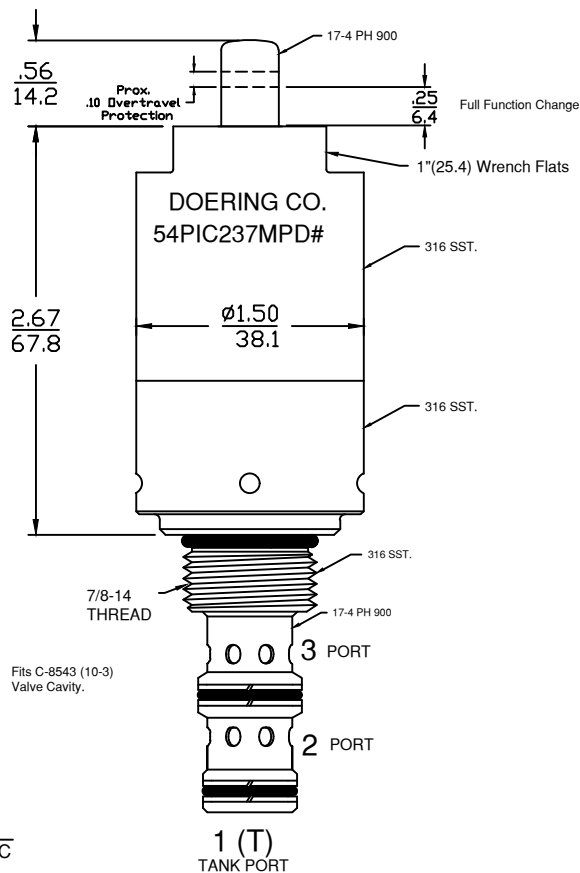

6343 RIVER ROAD SE ■ CLEAR LAKE, MN 55319 USA
Telephone: 320-743-2276 ■ Fax: 320-743-3723
mailbox@doering.com ■ www.doering.com

CARTRIDGE VALVE

OPERATION

Manually Operated Hydraulic Spool Valve.
Three Way, Directional Control.
Maximum System Pressure: Ports Two and Three is 3,000 PSIG.

Spool Stroke is 1/4".
Overtravel Option allows additional .10" Max. Stroke. Stroke and Over Travel dimensions are approximate. Fluid temperatures -40°F (-40°C) to 200°F (93.3°C)
Install Cartridge valve using 1" wrench
Valve should screw in freely to the Mount Seal. Final tightening 20 to 30 foot pounds torque. Use lubricant on external oil seals and mounting threads.

Seals

Standard seals are Buna-N some internal seals are Teflon. Back Up Rings are Teflon G/F (Glass Filled)
Seal Options: EPR, Kalrez, Teflon, Viton
Please call for Part Number and Price for Listed or Non-Listed Seal Options.

Cavity & Housing

Cavity & Tooling C-8543 (10-3):
See Spec. Sheet 1200634

Line Mount Housings:
See Spec. Sheet 1200673 & 1201903

Panel Mount Housings & Stand Offs:
See Spec. Sheets
1202983 and 1203290

Cavity, Tooling & Housing Info found at www.doering.com
Cavities, Housings & Manifolds.

Doering Company also manufactures multi function and multi station Housings & Manifolds.

Please call for assistance.