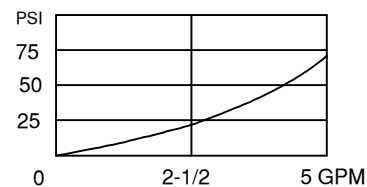

PRESSURE DROP CHART