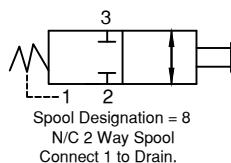

CARTRIDGE VALVE ORDERING INFORMATION:

Order P/N 54PIC237MPD#####

Spool Designations Seal & Material Options