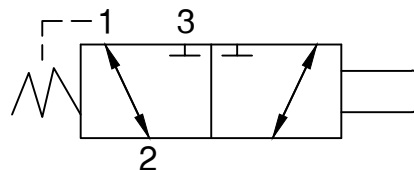

- 1 = Tank Port
- 2 = A Port (to valve inside tank)
- 3 = Pressure Port

Assembly No. 1203365

Includes: Doering Cartridge Valve 1203364, Spec. Sheet 1203364
Includes: Doering Housing S8543-G6S316, Spec. Sheet 1200673
When ordered as an assembly, valve and housing are assembled as a unit.