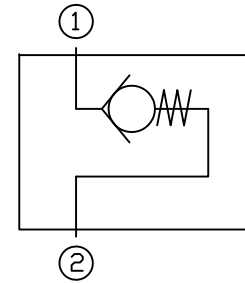

Functional Symbol:

Construction Plug.  
 Do not remove.

Mounting Holes: 2 Places  
 Ø9/32 (7.14mm)  
 Clearance for 1/4" or M6

1203381 Housing and Valve Assembly

S3380-8S316 Doering Housing, 316 SST.  
 Housing Inlet and Outlet are SAE-8.  
 DCV-H-10-N-25-316 Doering Cartridge Check Valve  
 Check Valve external materials are 316 SST.