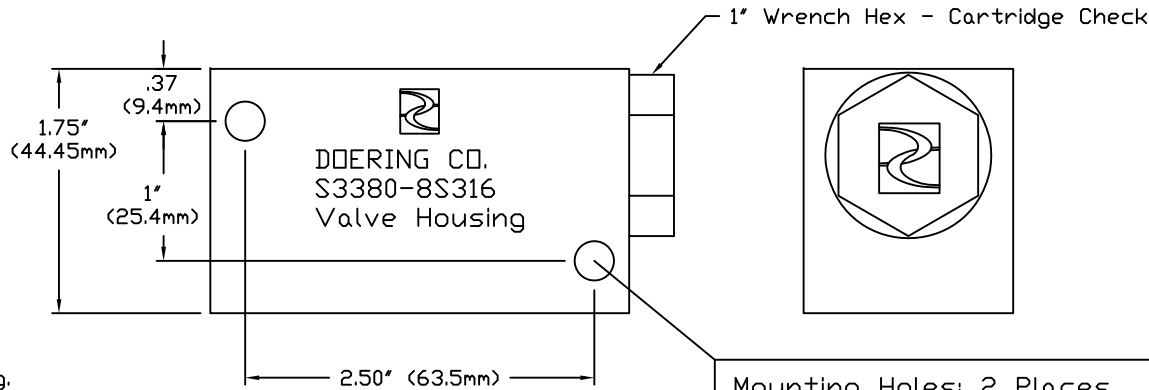

Functional Symbol:

Construction Plug.  
 Do not remove.

Mounting Holes: 2 Places  
 Ø9/32 (7.14mm)  
 Clearance for 1/4" or M6

1203381 Housing and Valve Assembly

S3380-8S316 Doering Housing, 316 SST.  
 Housing Inlet and Outlet are SAE-8.  
 DCV-H-10-N-25-316 Doering Cartridge Check Valve  
 Check Valve external materials are 316 SST.