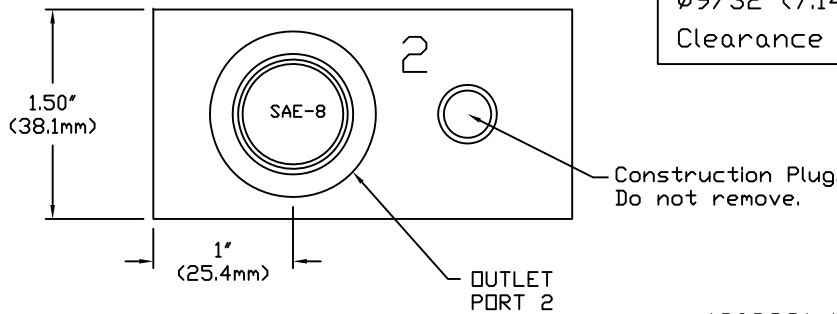

Functional Symbol:

Construction Plug.  
 Do not remove.

Mounting Holes: 2 Places  
 Ø9/32 (7.14mm)  
 Clearance for 1/4" or M6

1203381 Housing and Valve Assembly

S3380-8S316 Doering Housing, 316 SST.  
 Housing Inlet and Outlet are SAE-8.  
 DCV-H-10-N-25-316 Doering Cartridge Check Valve  
 Check Valve external materials are 316 SST.