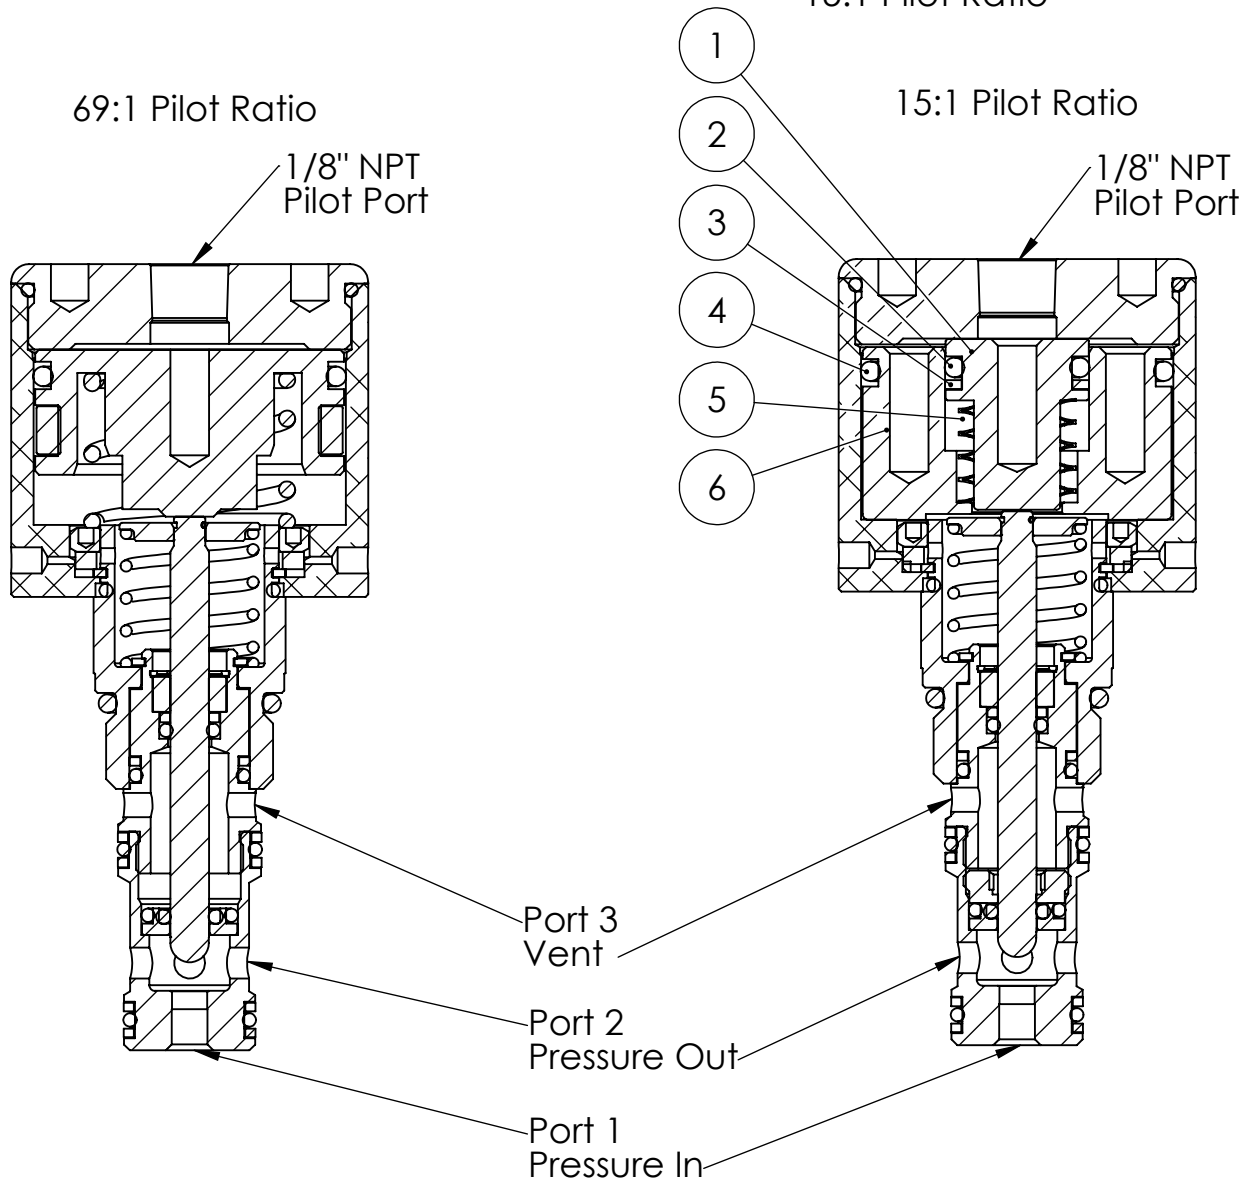

### Conversion Kit

1203752 Piston Kit  
includes items 1-6  
Kit will convert valve:  
DPV-2P10-S3-185-690NVESS  
69:1 Pilot Ratio to valve:  
DPV-2P10-S3-185-150NVESS  
15:1 Pilot Ratio

### Valve Order Information:

Doering Cartridge Valve, 69:1 Pilot Ratio: DPV-2P10-S3-185-690NVESS

Doering Cartridge Valve, 15:1 Pilot Ratio: DPV-2P10-S3-185-150NVESS