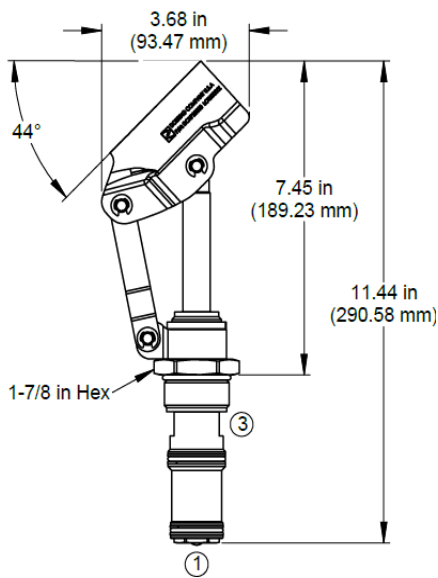

20-3 Hydraulic Hand Pump

Functional Symbol:

Seal Replacement Kits, External:

SRK-20-3N	Nitrile (NBR, Buna-N)
SRK-20-3V	Fluorocarbon (Viton)