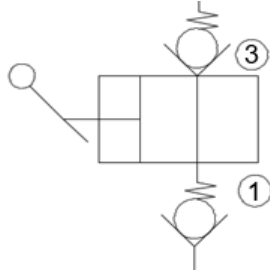

20-3 Hydraulic Hand Pump

Functional Symbol:

Seal Replacement Kits, External:

SRK-20-3N	Nitrile (NBR, Buna-N)
SRK-20-3V	Fluorocarbon (Viton)