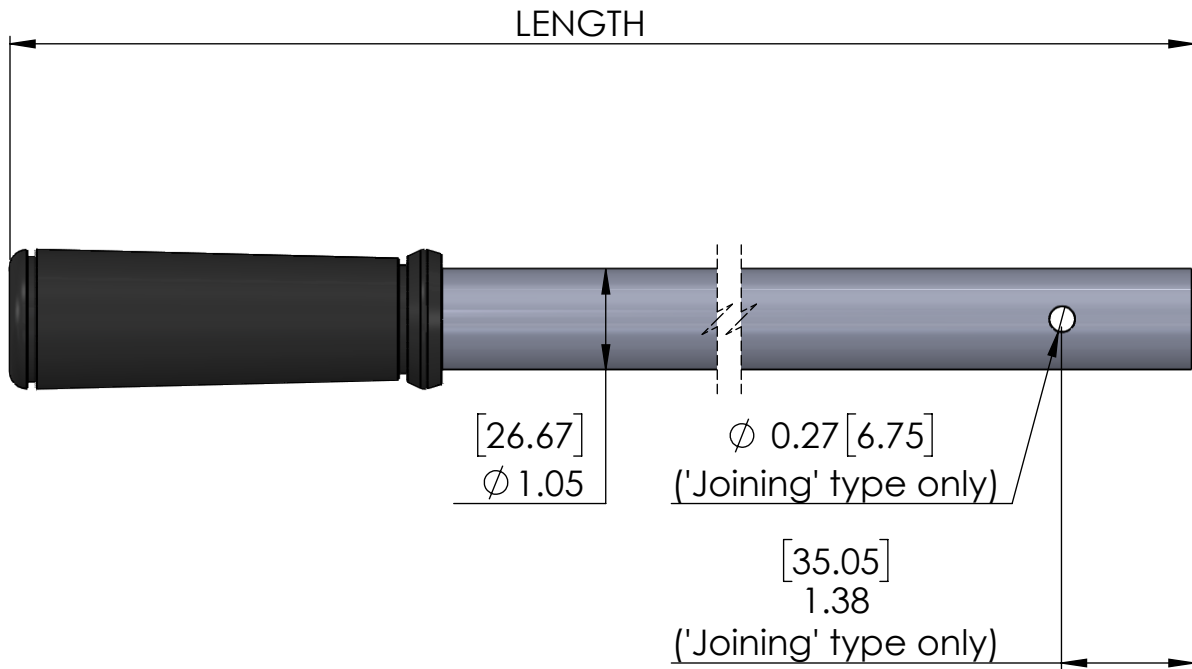

DPH100 Pump Handles

Description:

- Works with our DCHP203 hand pumps

Features:

- Steel Handle - Zinc plated
- Stainless Steel Handle - Stainless Steel Electropolished Optional
- Slip resistant PVC (vinyl) Grip.

Order Information:

Handle

DPH100##-##-#

Length

24 = 24"
 30 = 30"

Type

Blank = Non - Joining
 H = Joining

Material

Blank = Zinc Plated Steel
 S = Stainless Steel